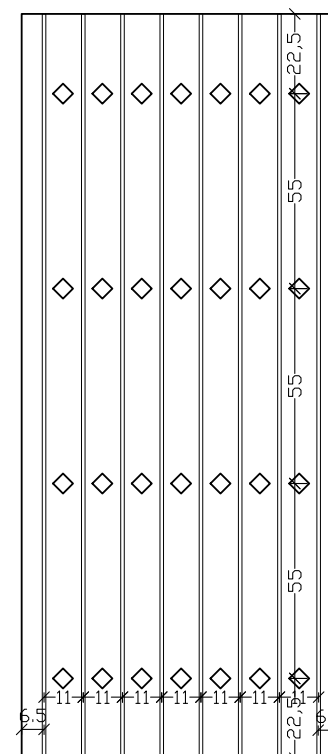

ALU 655 1 K 1

ΣΕΙΡΑ / LINE 6554

Streets of beauty!!!

Install a VERPAN panel in your space and discover how many forms beauty can take.

VERPAN

PREMIUM DESIGN

ALU 6554

VERPAN
PREMIUM DESIGN