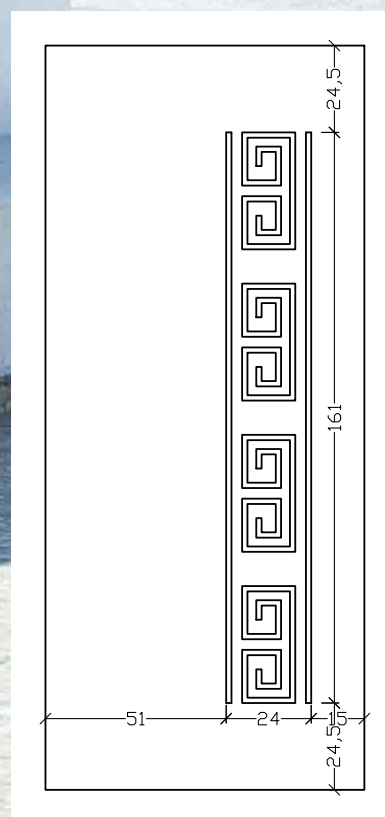

ΣΕΙΡΑ / LINE 6005

Total Balance!!!

Perfection for VERPAN is a concept that can be implemented. It is the total balance of patterns, colors and quality.

ΕΛ.ΕΜ.ΑΝΤΩΝΙΟΥ
ΚΟΥΦΩΜΑΤΑ ΑΛΟΥΜΙΝΙΟΥ-ΣΥΝΘΕΤΙΚΑ
ΠΑΡΑΔΟΣΙΑΚΑ ΚΑΓΚΕΛΑ