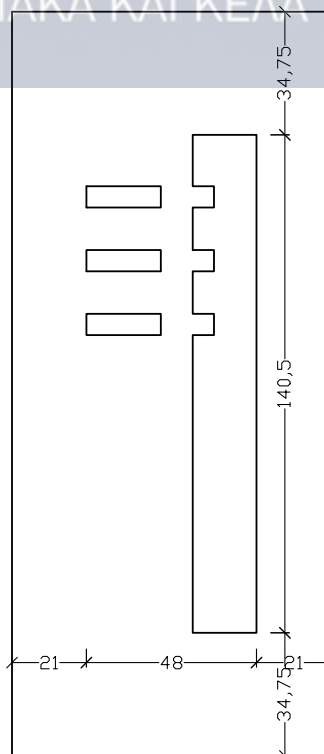

VERPAN

PREMIUM DESIGN

ΣΕΙΡΑ / LINE 1340-1350

Η πρόταση της VERPAN και στο αλουμίνιο!!!

Η VERPAN παρουσιάζει τη δική της πρόταση στα πρεσσαριστά πάνελ αλουμινίου. Νέα σχέδια και πρωτότυπα τζάμια συνθέτουν μια εντυπωσιακή collection.

VERPAN | ALU PANELS | 46

ALU 1350