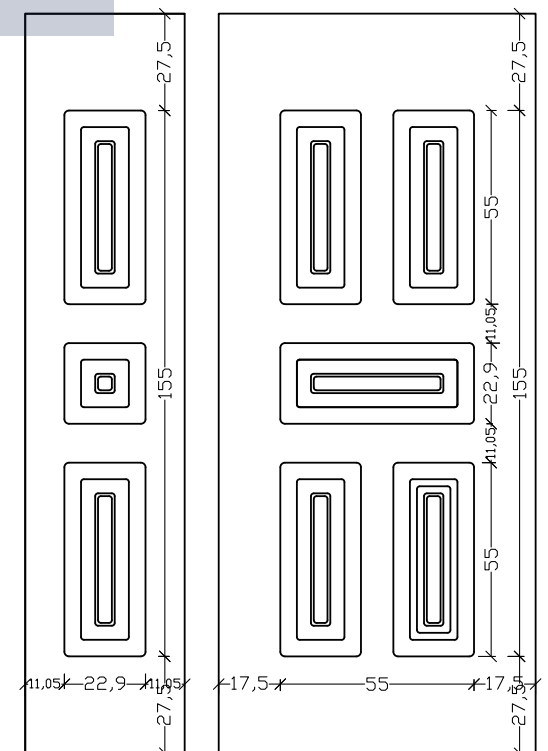

ΣΕΙΡΑ / LINE 7020

A panel ...for a lifetime!!!

Trust the know-how of our company. Choose an ALU VERPAN panel and replace it only when you decide.

ΣΗΜΕΙΩΣΗ NOTICE

KT2 Καίτι Ασημί / KT2 Silver bars

KT1 Καίτι Χρυσό / KT1 Gold bars

VERPAN

PREMIUM DESIGN