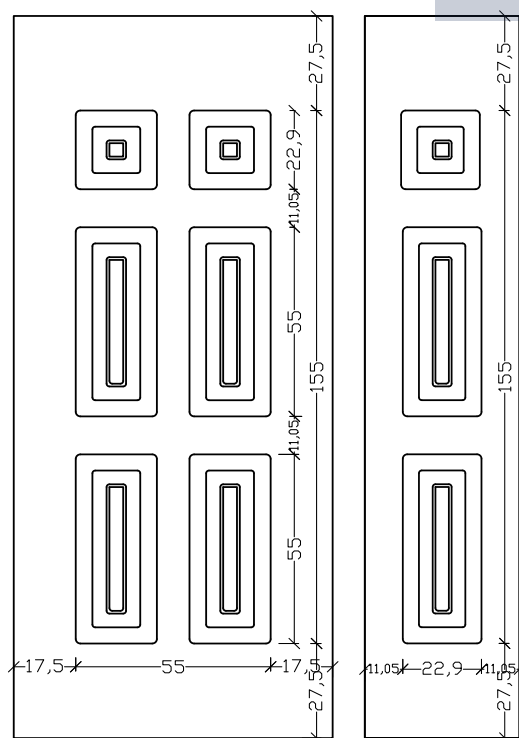

ALU 7033R

ALU H 7033R

ΕΛ. ΕΜΠΛΑΝΤΩΝΙΟΥ

ΚΟΥΦΟΛΙΑ ΑΛΟΥΜΙΝΙΟΥ-ΣΥΝΘΕΤΙΚΑ
ΠΑΡΑΔΟΣΙΑΚΑ ΚΑΓΚΕΛΙΑ