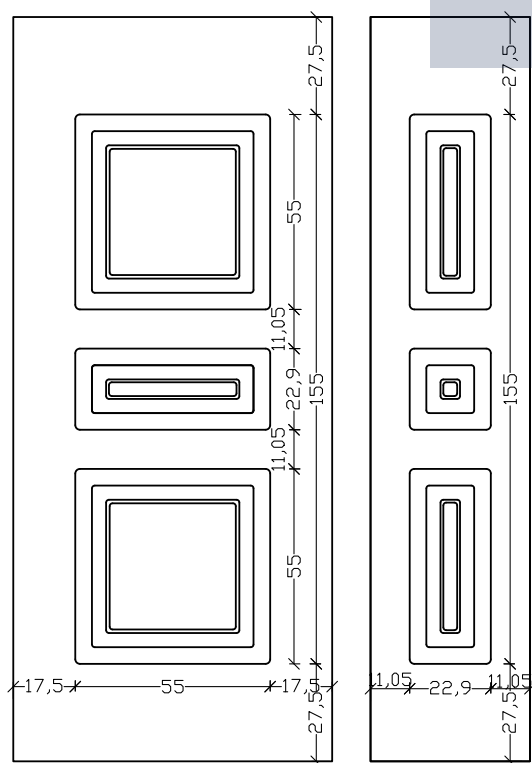

VERPAN

PREMIUM DESIGN

ΣΕΙΡΑ 7080

Πάνελ αλουμινίου VERPAN!!!

Με σημείο αναφοράς την υποδειγματική κατασκευή τους, με αυστηρές και έγκυρες μετρήσεις και πιστοποιήσεις. Επιλέξτε τα σε βαφή της αρεσκείας σας ή σε Renolit foil.

ALU 7081K1

ALU H 7081D