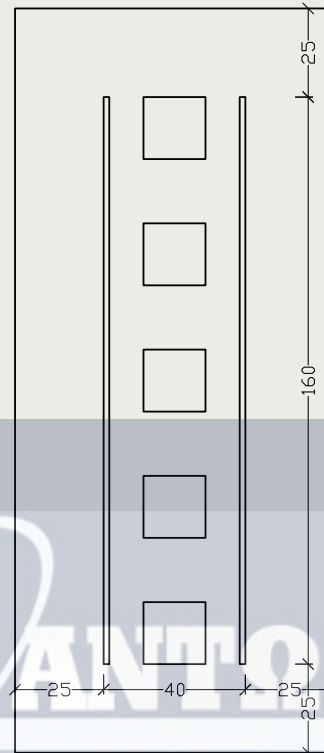

VERPAN

PREMIUM DESIGN

ΣΕΙΡΑ / LINE 1340-1350

Η πρόταση της VERPAN και στο αλουμίνιο!!!

Η VERPAN παρουσιάζει τη δική της πρόταση στα πρεσσαριστά πάνελ αλουμινίου. Νέα σχέδια και πρωτότυπα τζάμια συνθέτουν μια εντυπωσιακή collection.

VERPAN | ALU PANELS | 46

ALU 1350