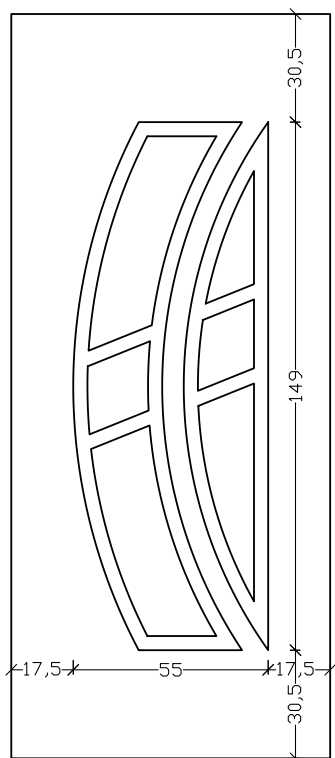

ALU 1235F61