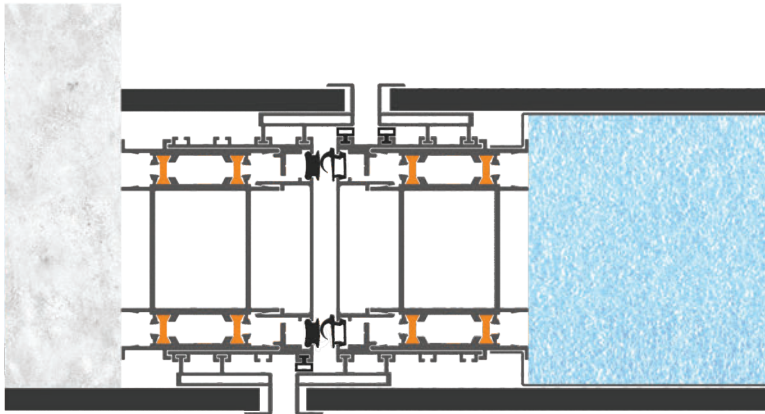

ΘΕΡΜΟΜΟΝΩΤΙΚΟ
ΣΥΣΤΗΜΑ ΑΞΟΝΙΚΗΣ
ΠΟΡΤΑΣ ΑΣΦΑΛΕΙΑΣ

SAFETY PIVOT DOOR
INSULATED SYSTEM